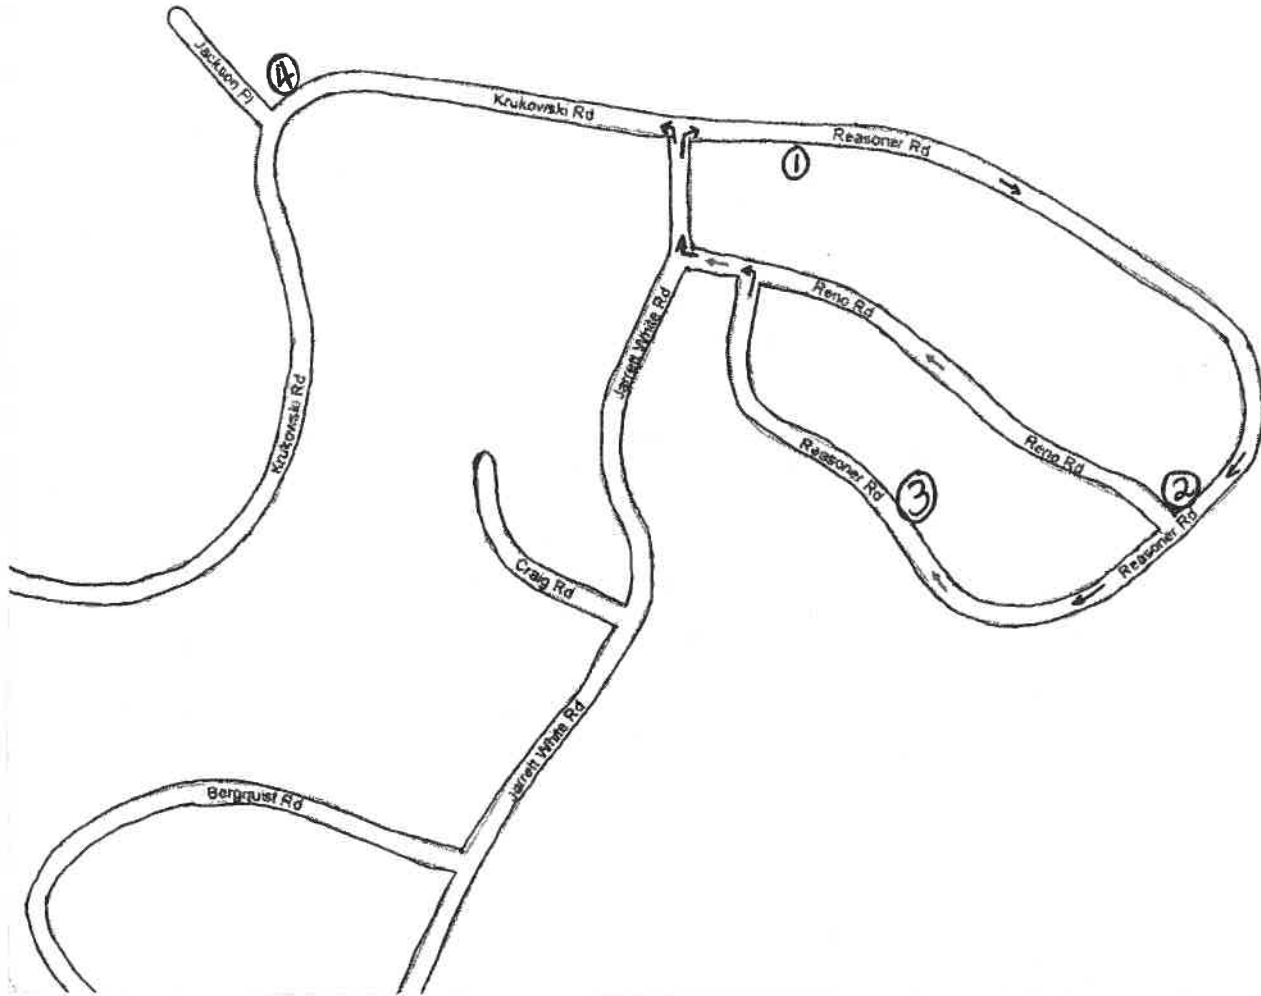

Moanalua Middle School
Bus route maps for drop-off and pick-up

C-6B Tripler

**Moanalua Middle School
BUS SCHEDULE / ROUTE DESCRIPTION**

ROUTE NO. C6, B – Tripler*

Area Being Serviced: Tripler to Moanalua Middle School

(Afternoons: Route is reversed — identical to morning route)

7:40 a.m. Departure Proceed to pick up students at bus stops 1, 2, and 3 along Reasoner Road. Turn left on Kruskowski Road & proceed to bus stop 4 at the corner of Jackson Place and Kruskowski Road.
7:55 a.m. Arrival Proceed down Kruskowski Road. Turn left on Patterson Road to Jarrett White Road. Moanalua Middle School (students discharged at bus loading area)

2:40 p.m. Departure Mondays/Tuesdays/Thursdays/Fridays — Moanalua Middle School
1:45 p.m. Departure Wednesdays — Moanalua Middle School
Student to report directly to designated area (C-6 GATE fronting the school).
Depart as soon as loaded from bus loading area fronting the school.
Proceed on Mahiole Street; left on Maalahi Street; right on Mahiole Street. Turn right on Jarrett White Road and proceed through gate and continue along Jarrett White. At Reasoner Road turn right. Drop off students at bus stops 1, 2, and 3 along Reasoner Road. Turn left on Kruskowski Road & proceed to drop off students at the corner of Jackson Place and Kruskowski Road (bus stop 4).