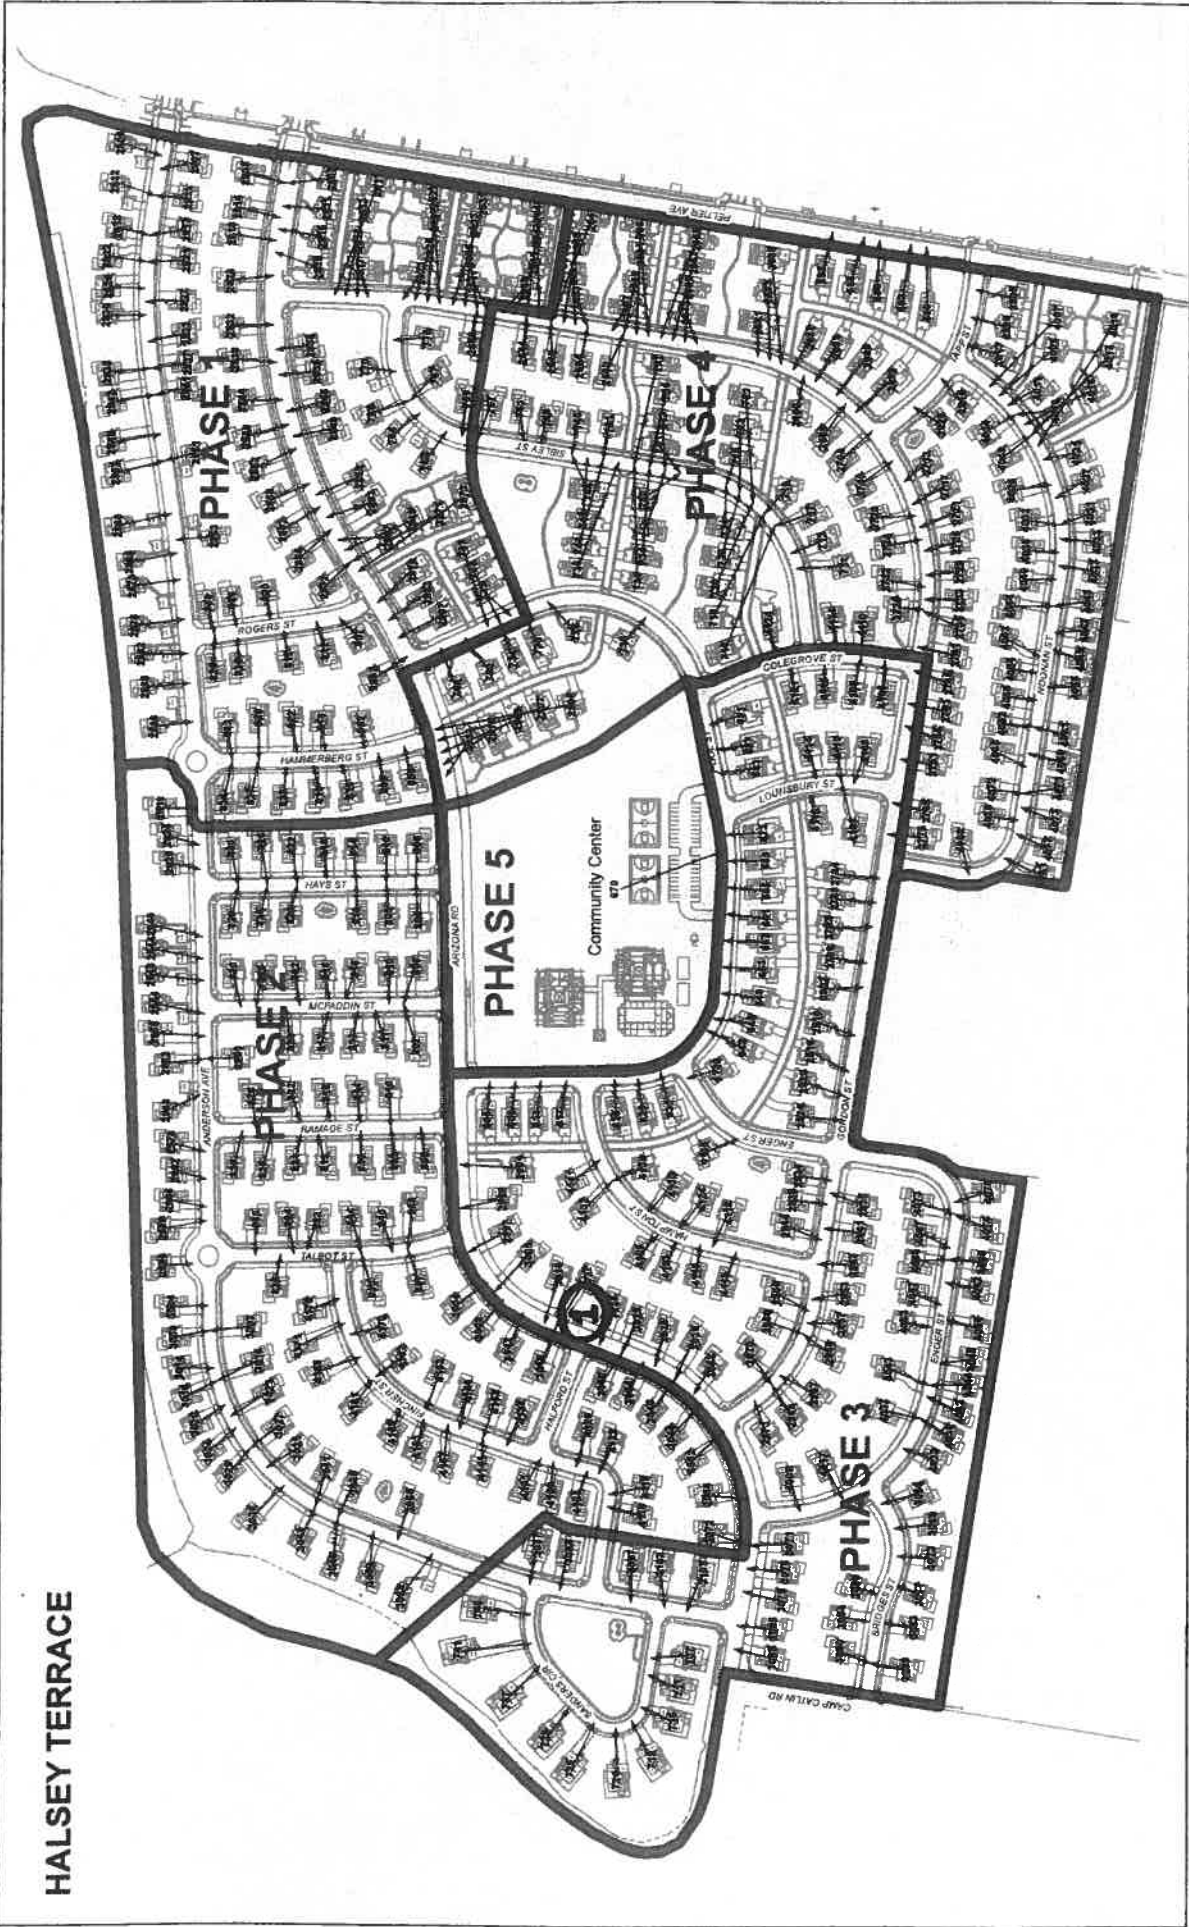

# C51-B

① Halsey St. & Arizona Rd.

**Moanalua Middle School  
BUS SCHEDULE / ROUTE DESCRIPTION**

**ROUTE NO. C51, B – Arizona/Pool/Gordon\***

**Area Being Serviced:** **Radford Terrace/Halsey Terrace to Moanalua Middle School**  
**(Afternoons: Route is reversed — identical to morning route)**

7:35 a.m. Departure Arizona Road & Halford Street  
Bus Stop 1: Arizona Road & Halford Street  
Left on Peltier; right on Salt Lake Boulevard; left on Puuloa; continue to Jarrett  
White Road to Mahiole Street; right on Mahiole Street to Moanalua Middle  
School.