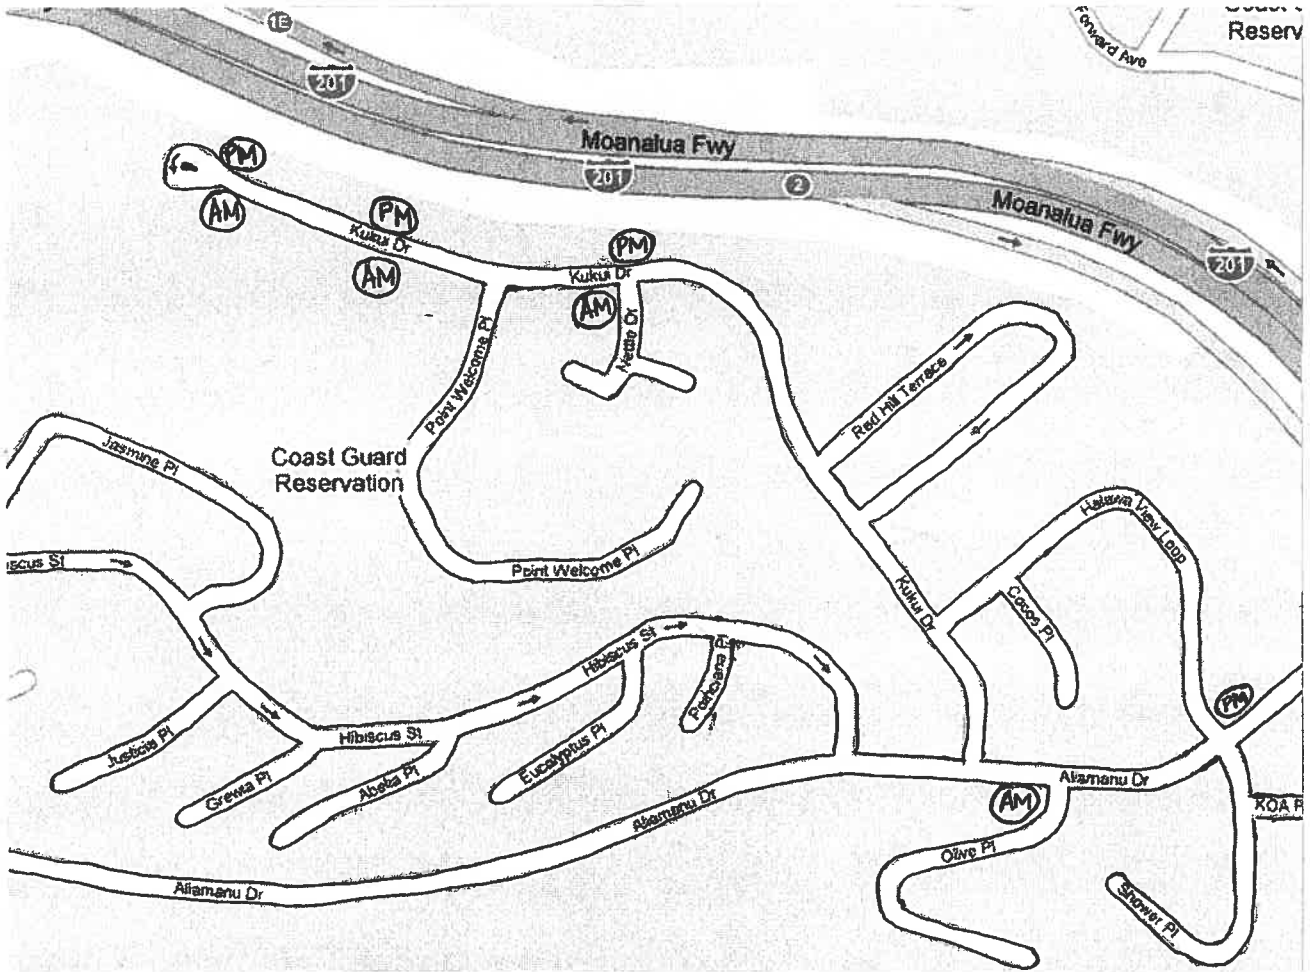

Moanalua Middle School

Bus route maps for drop-off and pick-up

C-51A Coast Guard Phase II

**Moanalua Middle School
BUS SCHEDULE / ROUTE DESCRIPTION**

ROUTE NO. C51, A – Coast Guard Phase II*

Area Being Serviced: Coast Guard Phase II to Moanalua Middle School
(Afternoons: Route is reversed — identical to morning route)

7:10 a.m. Departure End of Kukui Drive at turnabout & shelter
Proceed northeast to Aliamanu Drive.
Bus Stop: Olive Pl & Aliamanu Dr
Left on Aliamanu Drive to Moanalua Road; right on Moanalua Road; left on
Puuloa Road to Mahiole Street; right on Mahiole Street to Moanalua Middle
School

7:30 a.m. Arrival Moanalua Middle School (students discharged at bus loading area)

2:40 p.m. Departure Mondays/Tuesdays/Thursdays/Fridays — Moanalua Middle School
1:45 p.m. Departure Wednesdays — Moanalua Middle School
Depart as soon as loaded from bus loading area fronting the school.
(Route reversed — identical to morning route)

***IMPORTANT NOTE FOR ALL RIDERS:**

Child must report to designated waiting areas (departure gate). ALL students must listen attentively while waiting at the departure gate. If child misses the bus due to child reporting late to designated waiting area, then the parent will be responsible for finding alternate means of transportation.